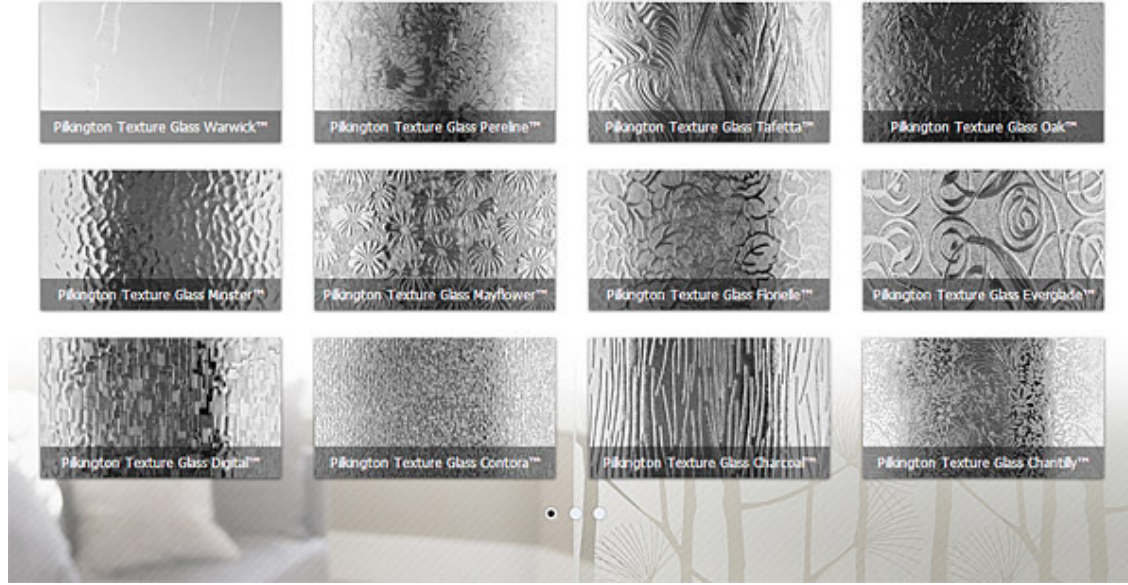

Brochures

Our Decorative Range

Pilkington Decorative Glass Range Brochure

Our Decorative Range

The Pilkington range of decorative glass turns it from a basic construction material into a means of adding style and elegance. Please experience our range of products by using this showcase application.